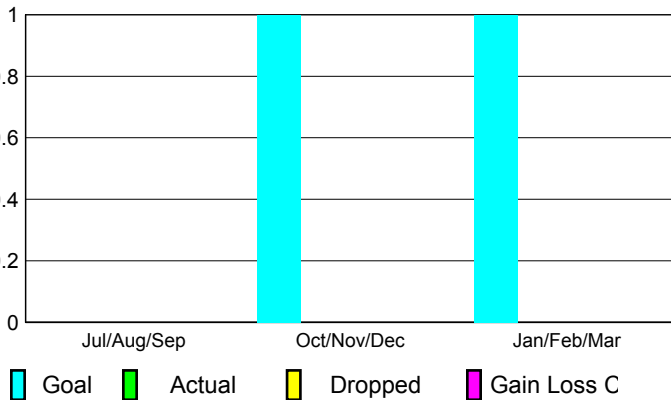

2009-2010 GMT Quarterly Report for District (or Undistricted) **District 201V14**

GMT: **Anthony 'Tony' J Benbow**

Location: **AUSTRALIA**

GMT CA: **7**

CLUBS

Club Results
2009-2010

Clubs
2008-2009

Month	New Club Goal	Actual New Clubs	Actual Dropped Clubs	Gain/Loss of Clubs	Gain/Loss of Clubs
Jul/Aug/Sep	0	0	0	0	0
Oct/Nov/Dec	1	0	0	0	0
Jan/Feb/Mar	1	0	0	0	0
Totals	2	0	0	0	0

Club Results 2009-2010

Goal, New, Dropped, Gain/Loss

Comparison of Club Gain/Loss

Current Year Compared to the Previous Year

YTD Status Quo Clubs 2009-2010

Status Quo Clubs Compared to Status Quo Members

MEMBERSHIP